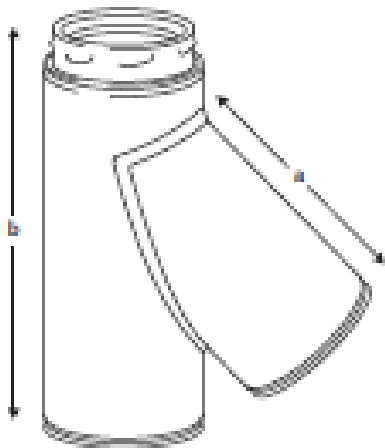

1000mm straight length	a	b	c
150mm	960	150	200

135 deg Tee	a	b
150mm	283	365

Adj Pipe 50 – 230mm	
150mm	50- 230mm

Wall support	a	b	c
150mm	470	300	320