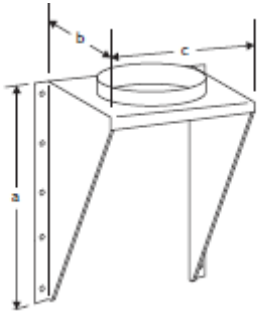

1000mm straight length	a	b	c
150mm	960	150	200

135 deg Tee	a	b
150mm	283	365

Adj Pipe 50 – 230mm	
150mm	50- 230mm

Wall support	a	b	c
150mm	470	300	320