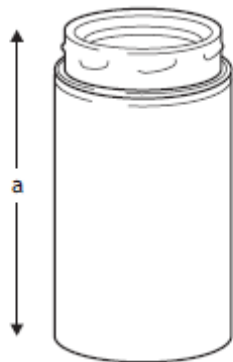

1000mm straight length	a	b	c
150mm	960	150	200

135 deg Tee	a	b
150mm	283	365

Adj Pipe 50 – 230mm	
150mm	50- 230mm

Wall support	a	b	c
150mm	470	300	320